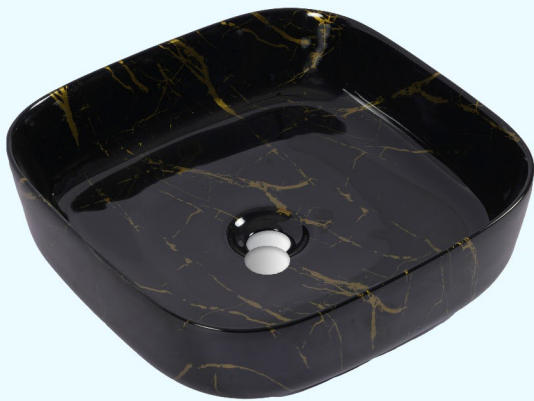

TABLE TOP 400X400X125MM

FD-6003

FD-6005