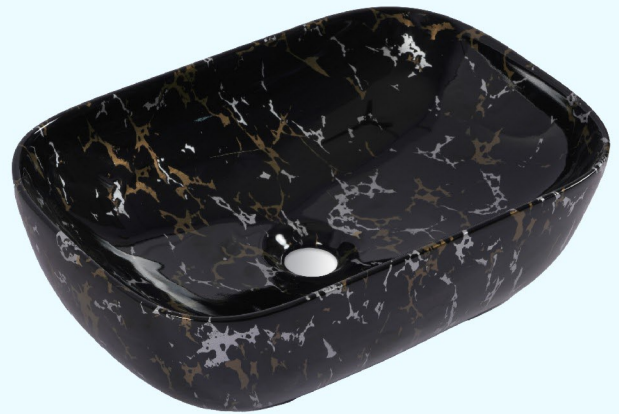

Embellishing your
interiors with stunning
designs!

TABLE TOP 455X320X150MM

FD-1001

FD-1002

FD-1003

FD-1004

FD-1005

FD-1006

TABLE TOP 455X320X150MM

FD-1007

FD-1008

FD-1009

FD-1011

FD-1012

FD-1013

EASY TO CLEAN.....

TABLE TOP 455X320X150MM

FD-1014

FD-1015

FD-1016

FD-1017

FD-1018

FD-1019

TABLE TOP
455X320X150MM

**When Style Speaks of
Supremacy !!**

TABLE TOP 455X320X150MM

FD-1021

FD-1022

FD-1023

FD-1024

FD-1025

FD-1026