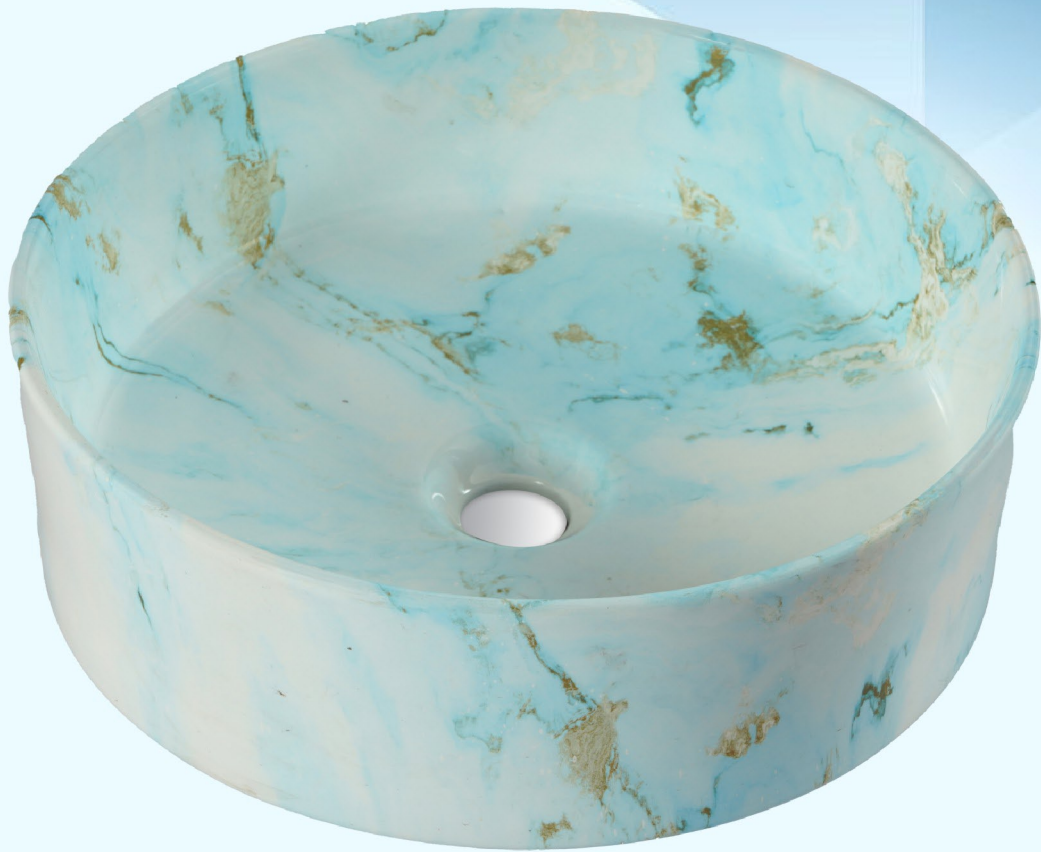

FD-5008

FD-5009

FD-5010

FD-5011

FD-5012

TABLE TOP
390X390X125MM

FD-5013

EXCEPTIONAL

DESIGN

Embracing vibrant

Colours...!!!

TABLE TOP
400X400X125MM

PERFECT

FOR MODERN ENVIRONMENT

TABLE TOP 400X400X125MM

FD-6001