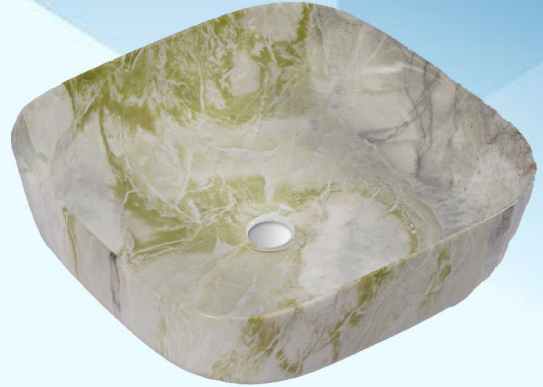

DESIGN

Embracing vibrant

Colours...!!!

TABLE TOP
400X400X125MM

PERFECT

FOR MODERN ENVIRONMENT

TABLE TOP 400X400X125MM

FD-6001