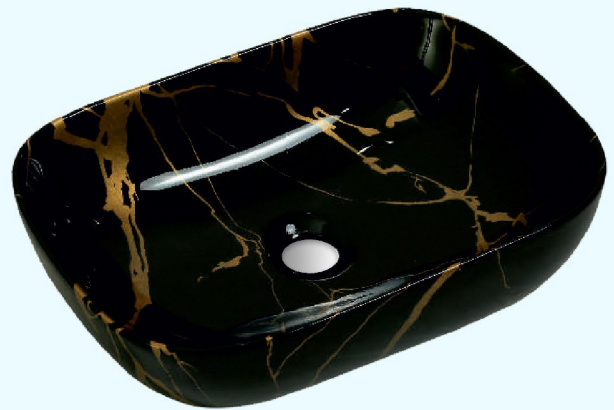

**TABLE
TOP**

**LARGEST EVER DECORATIVE
PRODUCT RANGE**

QUALITY

MEANS DOING IT

Right

WHEN NO ONE IS LOOKING...!!!

TABLE TOP
455X320X150MM

TABLE TOP BASIN

Embellishing your
interiors with stunning
designs!

TABLE TOP 455X320X150MM

FD-1001

FD-1002

FD-1003

FD-1004

FD-1005

FD-1006

TABLE TOP 455X320X150MM

FD-1007

FD-1008

FD-1009

FD-1011

FD-1012

FD-1013

EASY TO CLEAN.....