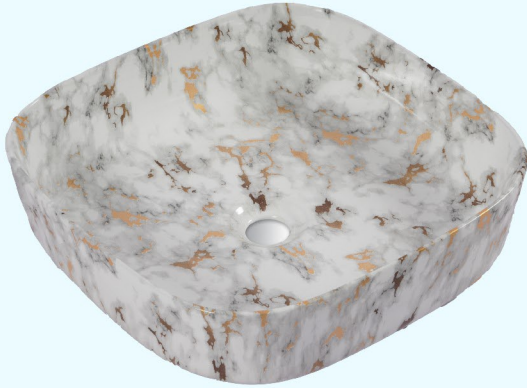

DESIGN

Embracing vibrant

Colours...!!!

TABLE TOP
400X400X125MM

PERFECT

FOR MODERN ENVIRONMENT

TABLE TOP 400X400X125MM

FD-6001