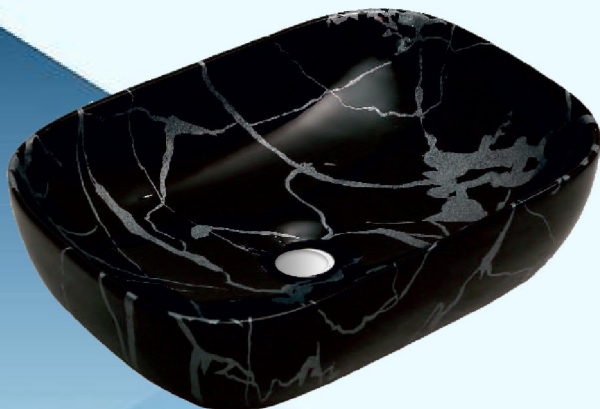

**TABLE
TOP**

**LARGEST EVER DECORATIVE
PRODUCT RANGE**

QUALITY

MEANS DOING IT

Right

WHEN NO ONE IS LOOKING...!!!

TABLE TOP
455X320X150MM

TABLE TOP BASIN

Embellishing your
interiors with stunning
designs!

TABLE TOP 455X320X150MM

FD-1001

FD-1002

FD-1003

FD-1004

FD-1005

FD-1006

TABLE TOP 455X320X150MM

FD-1007

FD-1008

FD-1009

FD-1011

FD-1012

FD-1013

EASY TO CLEAN.....